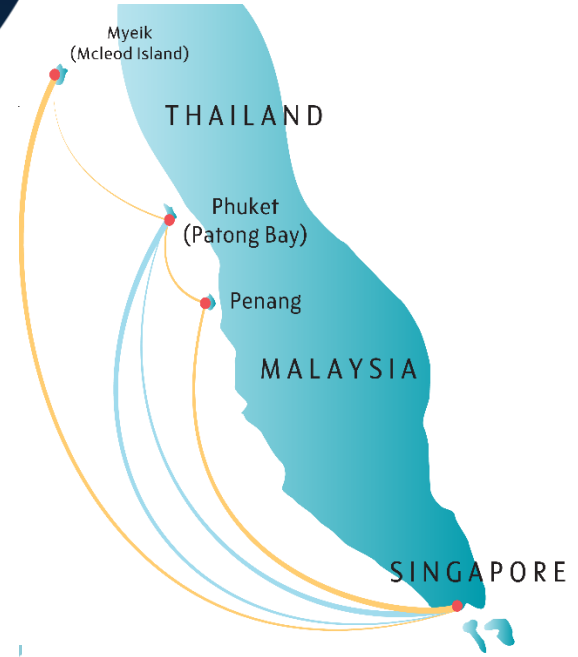

DREAM CRUISES

### 3 Nights Hong Kong – Singapore Cruise

DAY	DESTINATION	ETA	ETD
Sun 12 Nov	Hong Kong	–	1400
Mon 13 Nov	Cruising Day	–	–
Tue 14 Nov	Cruising Day	–	–
Wed 15 Nov	Singapore	1000	-

### 4 Nights Phuket Cruise

DAY	DESTINATION	ETA (Local)	ETD (Local)
Mon 20 Nov	Singapore	–	2359
Tue 21 Nov	Cruising Day	–	–
Wed 22 Nov	Phuket	0800 (0700)	–
Thu 23 Nov	Phuket	–	1000 (0900)
Fri 24 Nov	Singapore	1300	–

### 5 Nights Penang-Phuket-Mcleod (Myanmar) Cruise

DAY	DESTINATION	ETA (Local)	ETD (Local)
Sun 26 Nov	Singapore	–	2200
Mon 27 Nov	Penang	1700	–
Tue 28 Nov	Penang Phuket	– 1200 (1100)	0100 2200 (2100)
Wed 29 Nov	Myeik (Mcleod Island)	1230 (1100)	2130 (2000)
Thu 30 Nov	Cruising Day	–	–
Fri 01 Dec	Singapore	1300	–